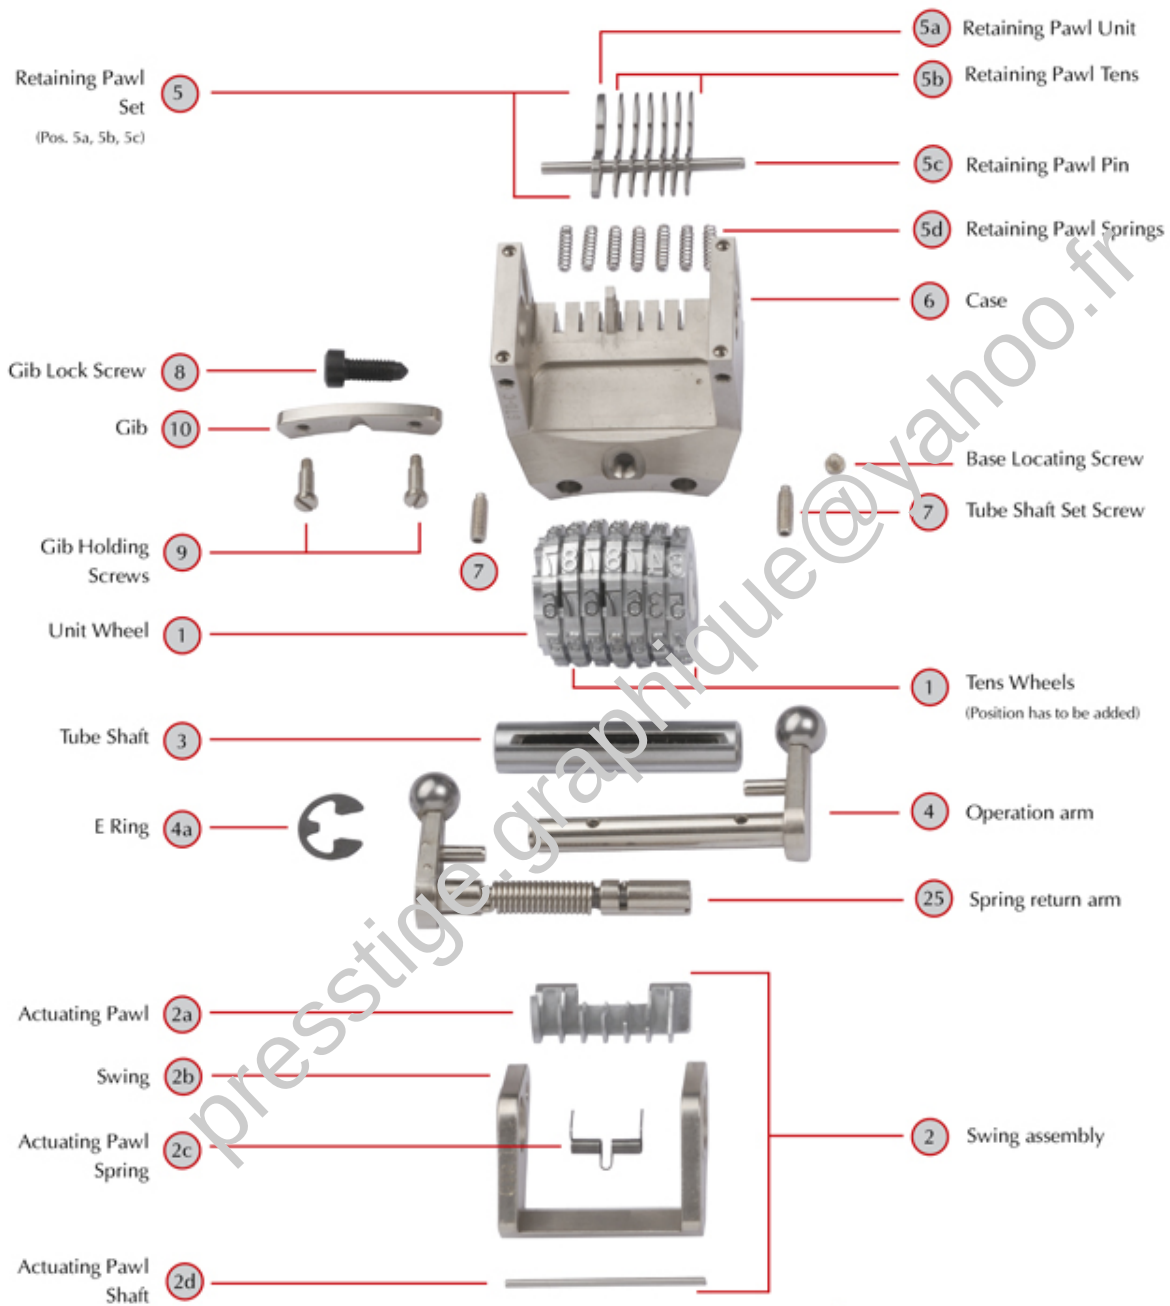

## Spare parts numbering machine straight

### Ordering directions:

For special numbering machines with special functions like preinking, modulus, electronic monitoring, please advice the **serial number** of the numbering machine.

*Spare parts numbering machine convex*